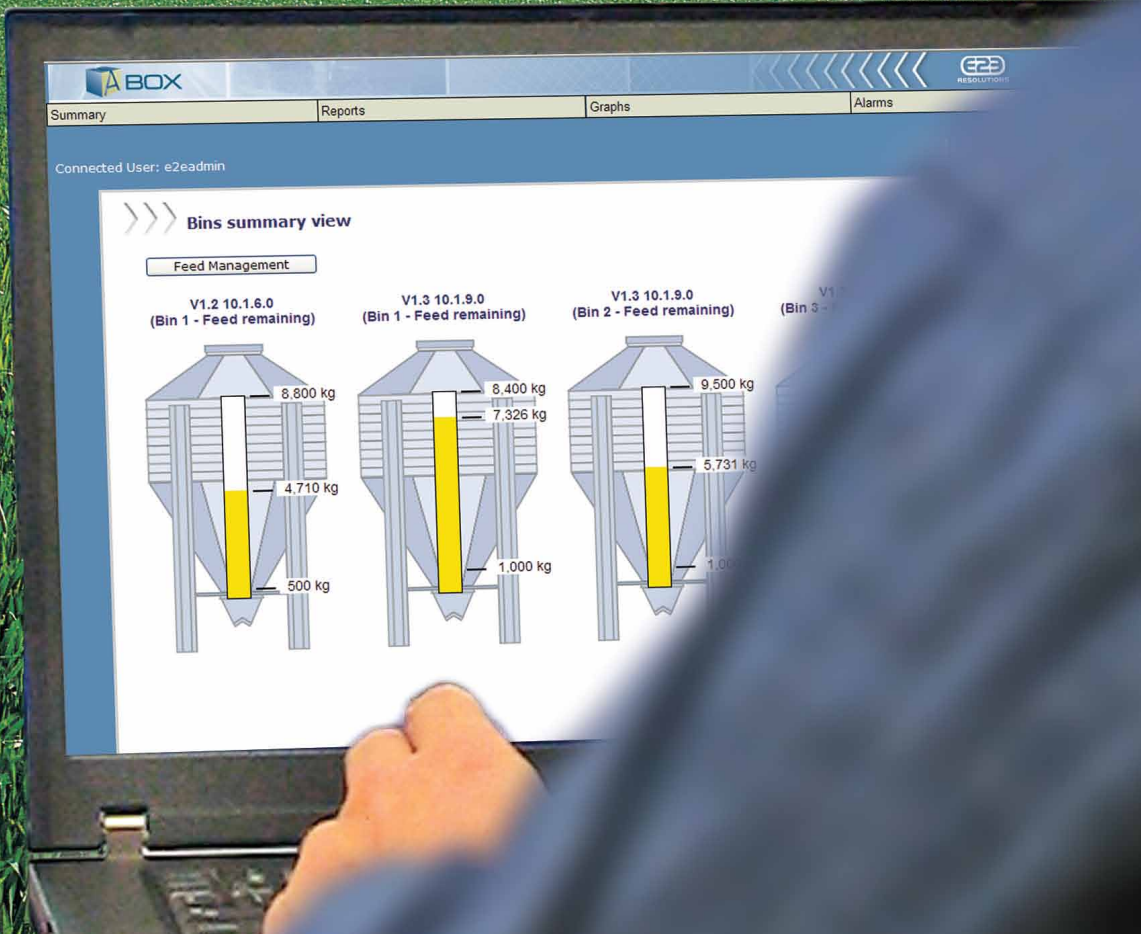

# A-BOX

A-BOX GIVES YOU ACCESS TO YOUR CONTROLS IN REAL TIME  
24 HOURS A DAY

EASY, FAST AND RELIABLE ACCESS TO ALL YOUR PRODUCTION DATA

FEED CONSUMPTION

FEED BIN LEVELS

WATER CONSUMPTION

EGG COUNTS

JUST LIKE BEING IN YOUR BARN, 24 HOURS A DAY

## Access to Controls at all times

Modify settings when necessary  
Makes remote support easier  
Quick viewing of all critical parameters